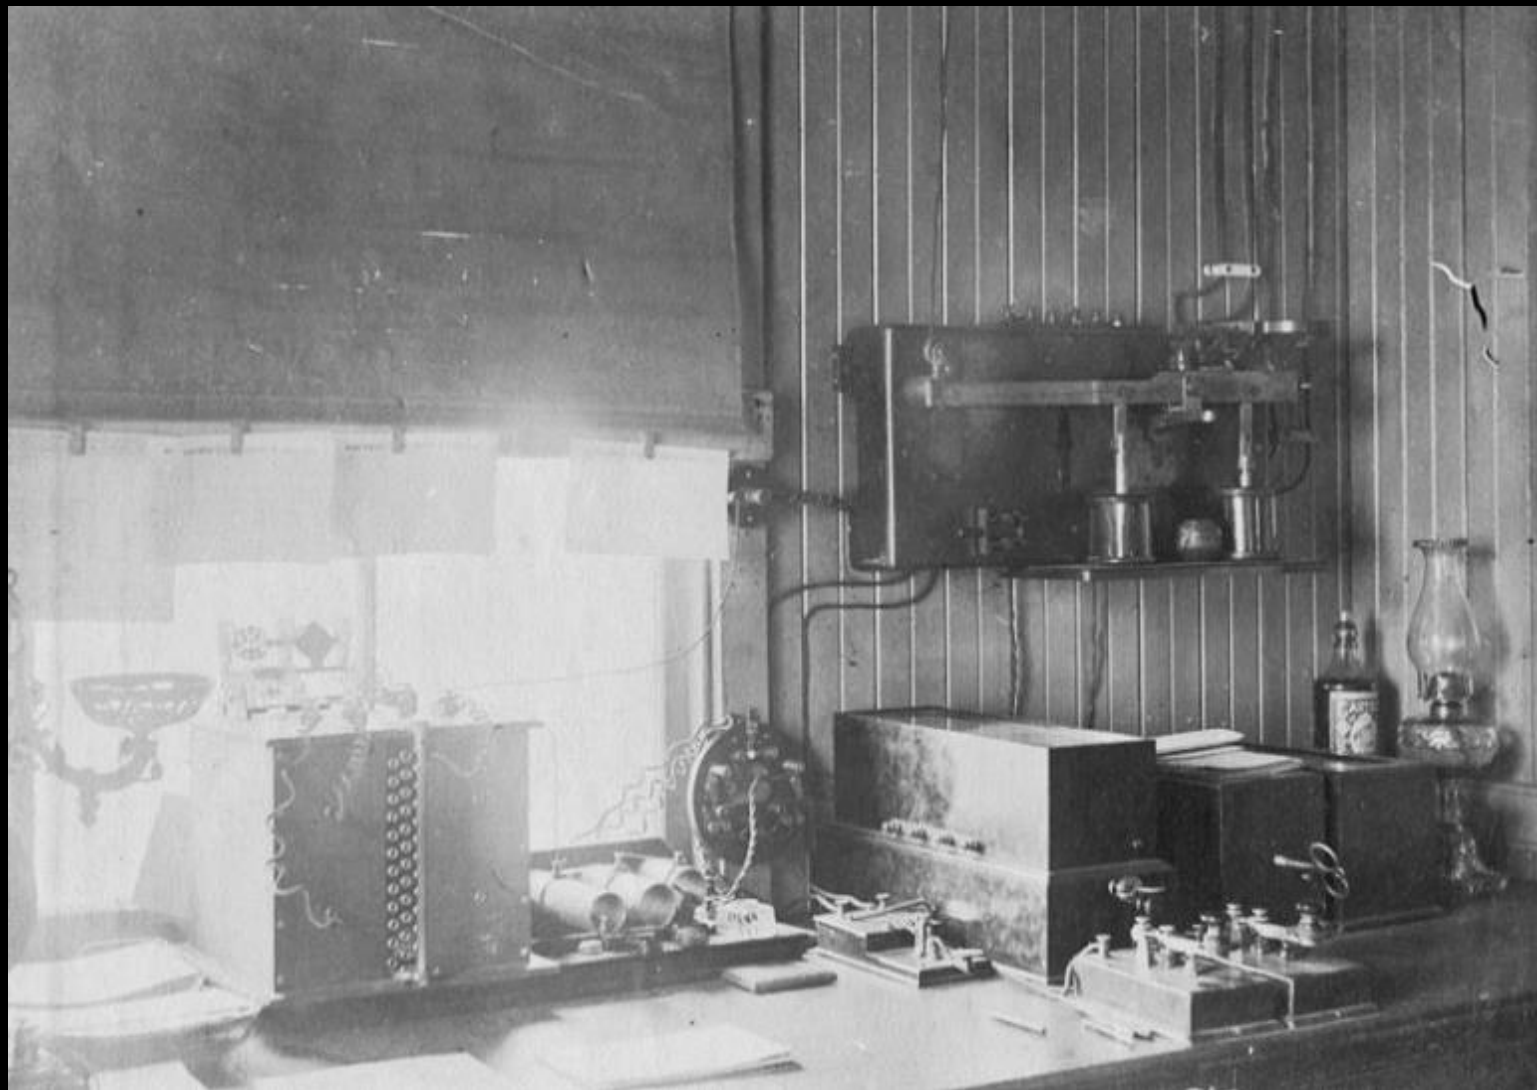

*Return
To
Sable*

Jill Martin-Bouteillier

PERSONNEL IN UNIFORM (MAIN STN).
(LIFE SAVING CREWS & C)

IPSWICH SPARROW, *AMMODRAMUS PRINCERS* (MAYNARD), ADULT MALE AND YOUNG.