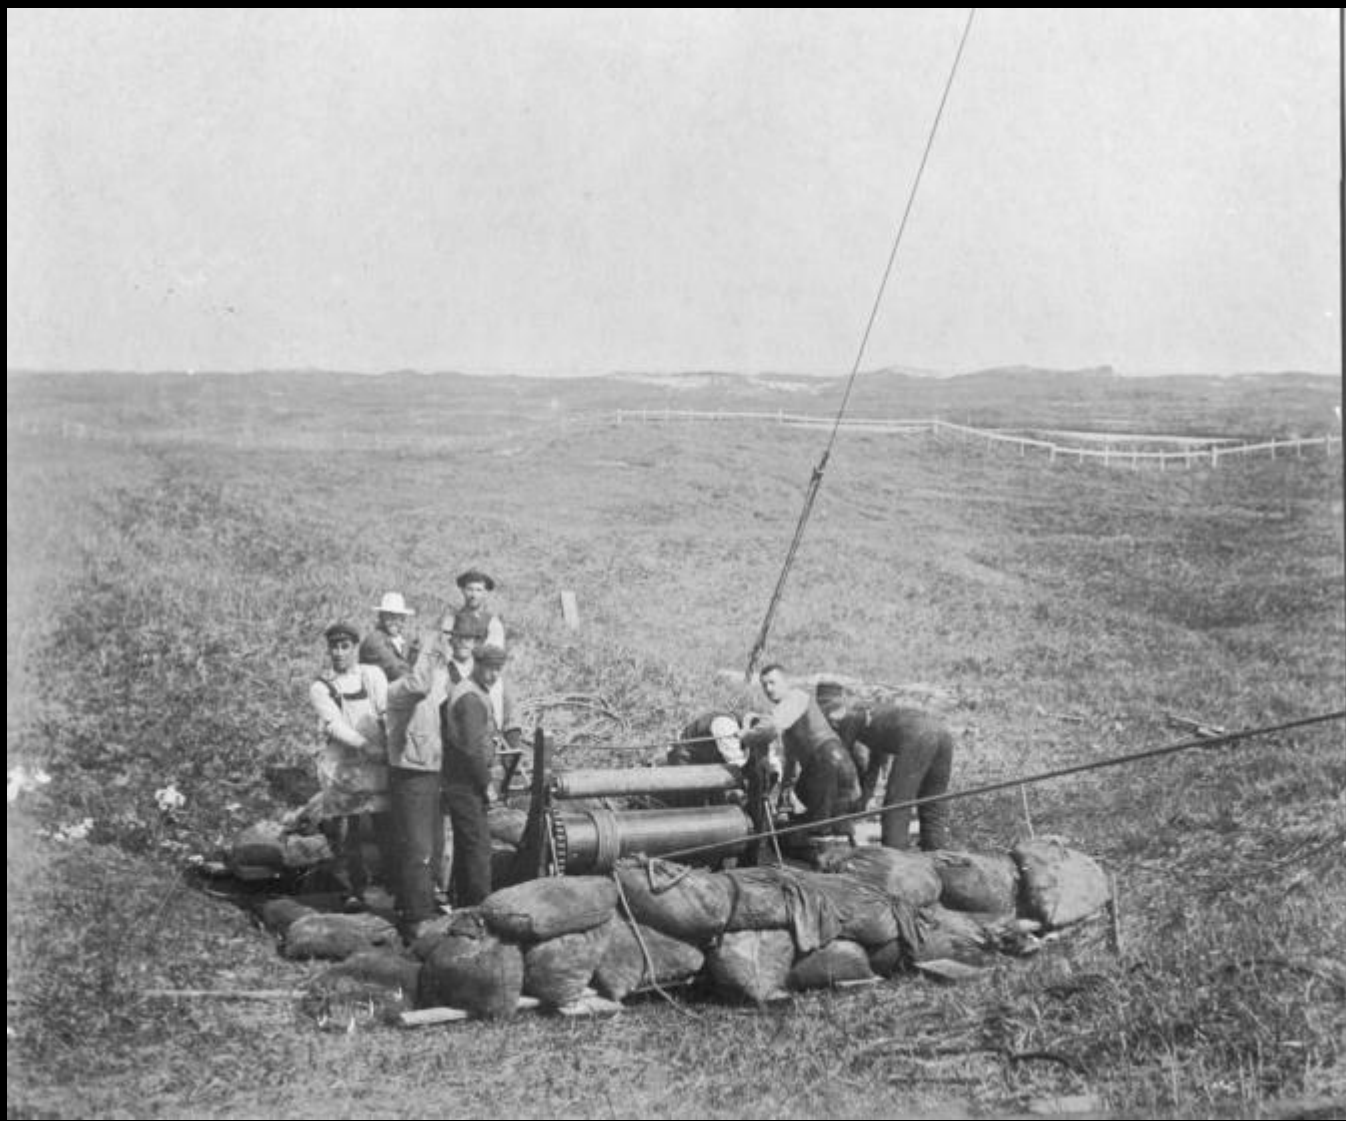

*Return
To
Sable*

Jill Martin-Bouteillier

PERSONNEL IN UNIFORM (MAIN STN).
(LIFE SAVING CREWS & C)

IPSWICH SPARROW, *AMMODRAMUS PRINCERS* (MAYNARD), ADULT MALE AND YOUNG.